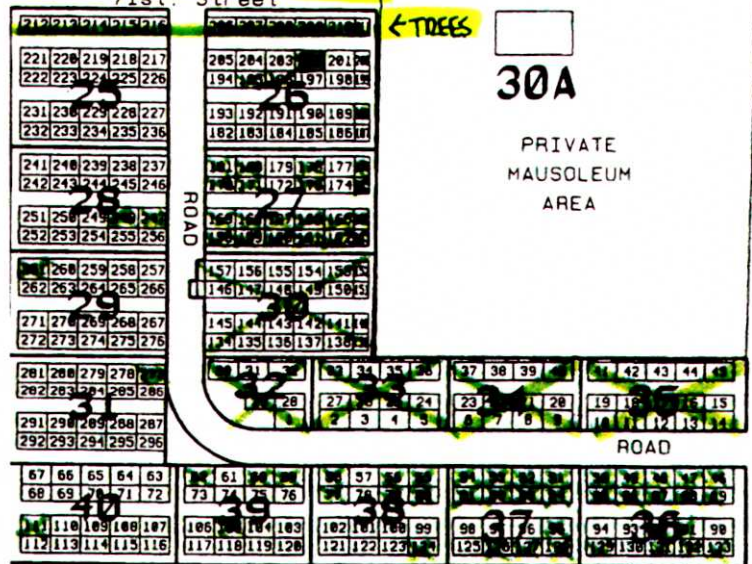

Available/Sold Lots

NEW CEMETERY - Section Two 71st. Street

Spicer City Cemetery
Spicer, Minnesota

Maple Cemetery Updating Services
P. O. Box 1334
Winona, MN 55987 (507) 433-0811

Date: 08/01/2005
File Name: MNSPMAP

* MOST OF SECTION ONE IS TAKEN

OLD CEMETERY - Section One 71st. Street